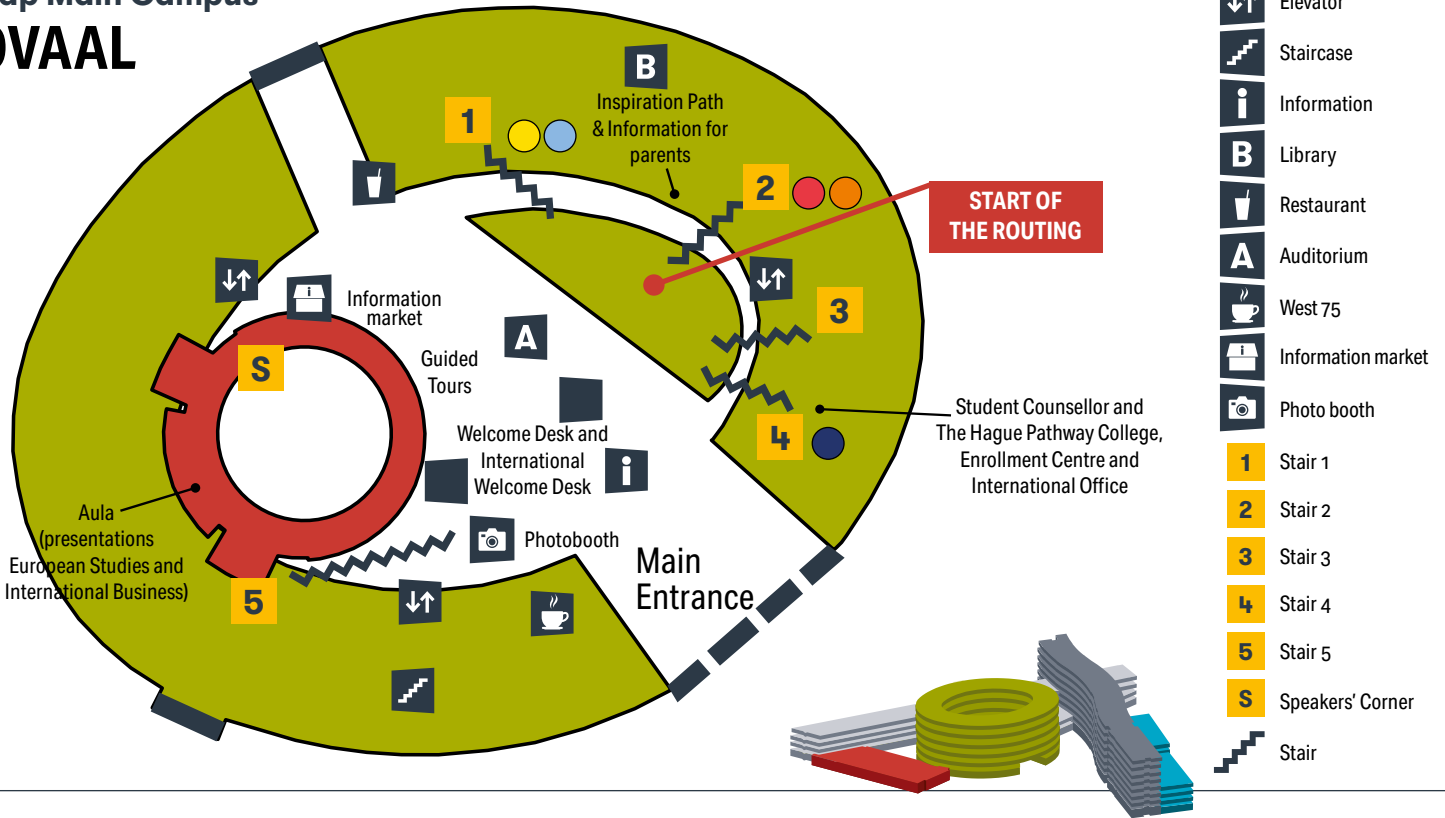

Map Main Campus OVAAL

Programme Open Day / Main Campus November 9, 2024

BACHELOR STUDIES (PER FOCUS AREA)

Programme

Business, Finance & Marketing

International Business (IB) • follow route yellow ●

Meet our students, watch the program presentation at 11.00 and 12.30 hours in the Aula and rolling workshop 'What do I want to understand more from IB?'. You can find the Aula by following the white footprints in the Atrium.

International Financial Management and Control (IFMC) • The information stand is in the Strip, you can find it by following the yellow stickers. ●

Visit our presentations at 11.00 and 12.30 hours. Meet our students and lecturers.

IT & Design

User Experience Design* (UXD) • follow route orange ●

Presentations at 11.00 and 12.30 hours, presentation student association and information market. Join the workshops and UX-Lab: be a tester. Visit the Expo and play the experience game to find out which ICT, Data & Design programme suits you best.

Management & Organisation

European Studies (ES) • follow route light blue ●

Presentations at 10.15, 11.45 and 13.15 in the Aula. You can find the Aula by following the white footprints in the Atrium. You can meet our students and lecturers from 10:00 to 14:00 hours in the Oval by following the light blue stickers.

International Communication Management* (ICM) • follow route light blue ●

Presentations at 11.00, 12.30 and 13.15 hours, program videos from students and lecturers, speeddating with alumni, students and lecturers, virtual reality game and project market.

* You need a secondary school diploma equivalent to that of a higher Dutch VWO, International Baccalaureate diploma or equivalent.

BACHELOR STUDIES (PER FOCUS AREA)

Programme

Public Management, Law & Safety

International Public Policy and Leadership (IPPL) • follow route dark blue ●

Meet our students, lecturers and student association Agora and join our mini lectures. Programme presentations start 10.15, 11.00 and 12.30 hours.

International and European Law (LAW) • follow route dark blue ●

Visit our programme presentations, meet our student, lectures and student association ILSA, join a mock lecture. Our presentation starts at 10.15, 11.00, 12.30 and 13.15 hours.

Safety and Security Management Studies (SSMS) • follow route dark blue ●

Meet our students, lecturers and student association Centuria. Programme presentations start at 11.00 and 12.30 hours.

Technology, Innovation & Society

Industrial Design Engineering (IDE) • follow route red ●

Presentations at 11.00 and 13.15 hours, presentation student association, speeddating with students and lecturers and poster presentations.

Process & Food Technology (PFT) • follow route red ●

Information stand with lecturers, students and alumni, information stand student association ProXcess, poster presentations and guided tours. Presentations start at 11.00 and 12.30 hour

Online information sessions 23 November