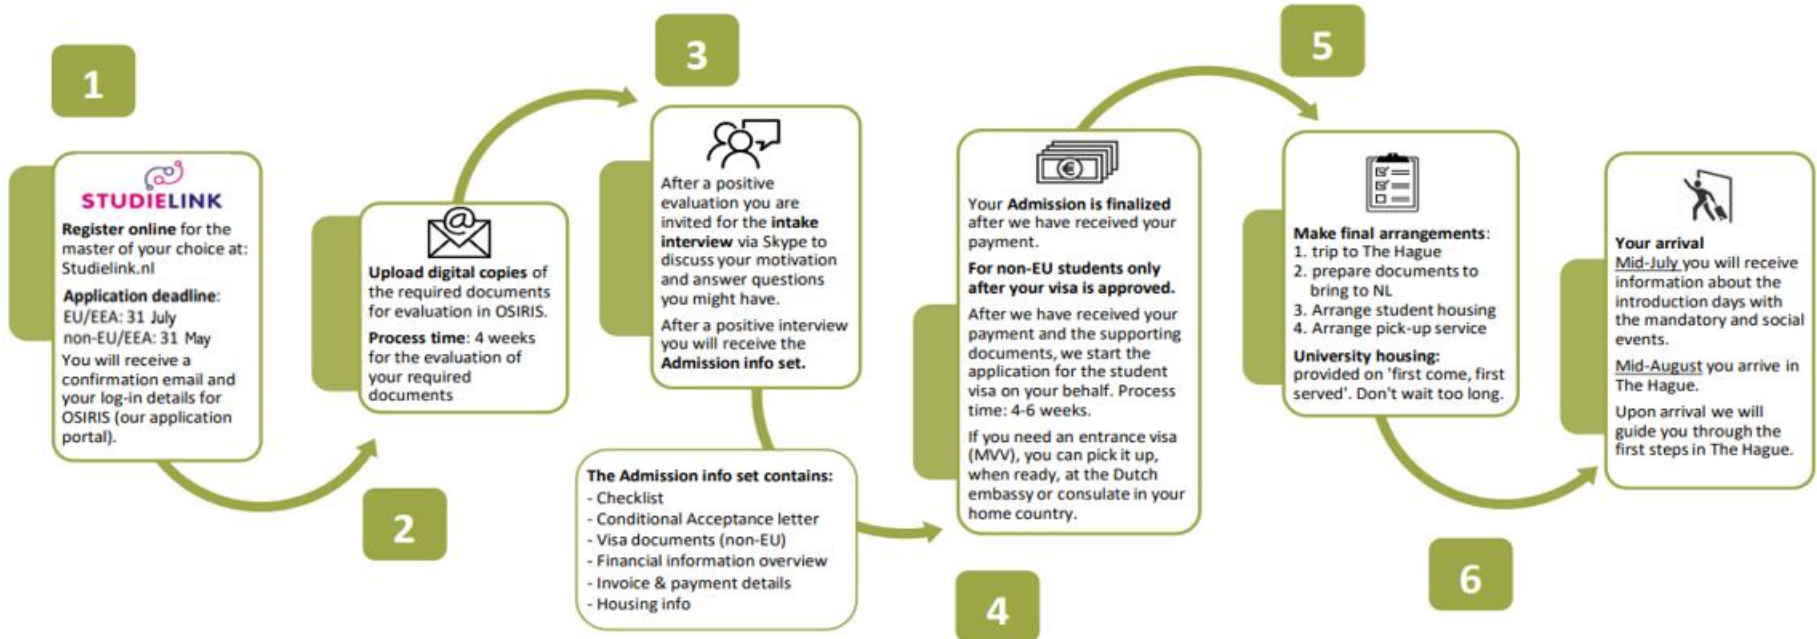

STEPS TO YOUR ENROLMENT 2023-2024

Contact details

Admissions & Support
Programme information

masters-admission@hhs.nl
masters-studentinfo@hhs.nl

**The Hague
Graduate
School**